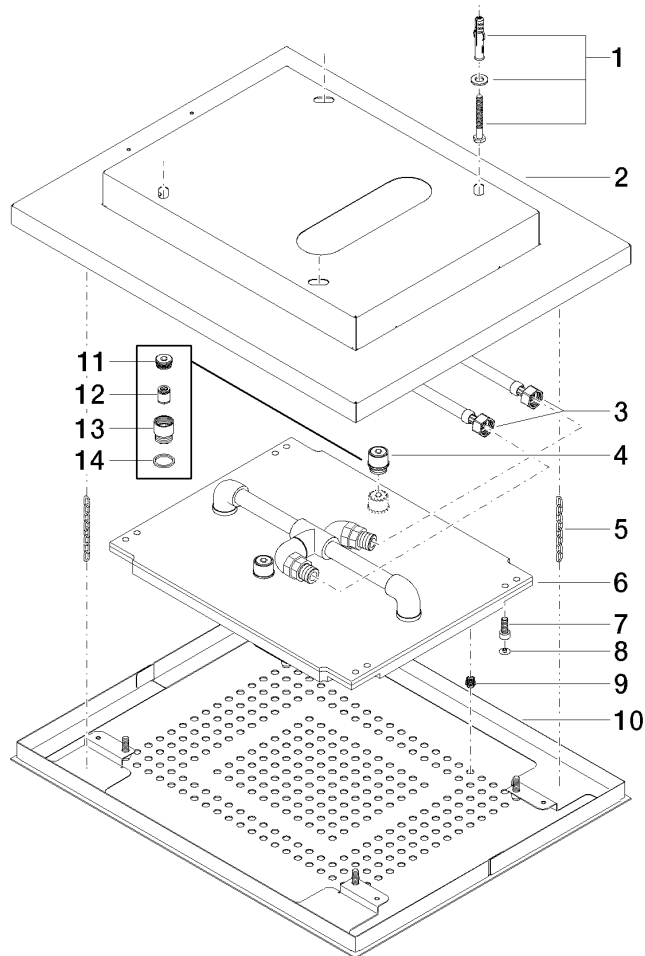

BIG RAIN Rain panel for ceiling installation or ceiling substructure installation - Brushed Stainless Steel

IMO

41 400 979

Fits: IMO, LULU, MADISON, MEM, TARA, CL.1, LISSÉ, VAIA, META, CYO

- Rain panel with 2 different spray modes
- PURIFY RAIN, 200 x 160 mm, max. flow rate 23.5 l/min (at 3 bar)
- FULL RAIN, 360 x 280 mm, max. flow rate 13.6 l/min (at 3 bar)
- cover plate, stainless steel 600 x 480 mm
- 2x flexible connection hose 1/2" - female thread
- 4x mounting pin
- pre-fitted stainless steel enclosure
- with anti-scale system

technical data:

plumbing:

- recommended water hardness: 6-7 °dH - if the water is harder, integrate a water softener that uses the ion exchange principle into the feed pipe.
- for choosing the drainage, taking into consideration the discharge of all the products in the shower, the specific demand needs to be assessed.
Recommendation: Floor drain (connected rating) = 1l/sec, drainage rate DN 50
- feed pipe (hot/cold): 2x DN 20
- for the optimum choice of hot water storage device - taking into consideration additional drawing-off points and the frequency with which BigRain is used - the specific demand needs to be assessed.

41 400 979
mm [inches]

Flow rate chart

Certificates

LGA_18146.

41 400 979

Parts for other
finishes can be found
here: [Stainless Steel](#)

Spare parts list

No.	Item Number	Name	Quantity used	Delivery time
1	04 30 35 010 00 90	fixing set	1	2
2	04 17 09 001 00-86	casing	1	30
3	12 502 970 90	High pressure hose 1/2" x 1/2" x 400 mm -	1	2
4	90 24 03 027 02 90	nipple	2	2
5	04 21 50 004 01 90	accessories	2	2
7	09 30 30 155 90	screw	4	2
8	09 31 20 036 90	plug	4	2
9	04 29 03 035 00 90	insert	241	60
10	04 11 02 113 02-86	cover	1	30
11	09 24 04 112 10 90	nipple	1	2
12	09 23 01 042 90	insert	1	2
13	09 24 03 027 90	nipple	1	2
14	09 14 20 025 90	seal	1	2