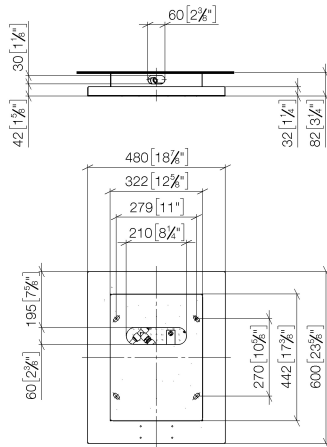

BIG RAIN Rain panel for ceiling installation or ceiling substructure installation - Brushed Stainless Steel

IMO

41 400 979

Fits: IMO, LULU, MADISON, MEM, TARA, CL.1, LISSÉ, VAIA, META, CYO

- Rain panel with 2 different spray modes
- PURIFY RAIN, 200 x 160 mm, max. flow rate 23.5 l/min (at 3 bar)
- FULL RAIN, 360 x 280 mm, max. flow rate 13.6 l/min (at 3 bar)
- cover plate, stainless steel 600 x 480 mm
- 2x flexible connection hose 1/2" - female thread
- 4x mounting pin
- pre-fitted stainless steel enclosure
- with anti-scale system

technical data:

plumbing:

- recommended water hardness: 6-7 °dH - if the water is harder, integrate a water softener that uses the ion exchange principle into the feed pipe.
- for choosing the drainage, taking into consideration the discharge of all the products in the shower, the specific demand needs to be assessed.
Recommendation: Floor drain (connected rating) = 1l/sec, drainage rate DN 50
- feed pipe (hot/cold): 2x DN 20
- for the optimum choice of hot water storage device - taking into consideration additional drawing-off points and the frequency with which BigRain is used - the specific demand needs to be assessed.

41 400 979
mm [inches]

Flow rate chart

Certificates

LGA_18146.

41 400 979

Parts for other
finishes can be found
here: [Stainless Steel](#)

Spare parts list

No.	Item Number	Name	Quantity used	Delivery time
1	04 30 35 010 00 90	fixing set	1	2
2	04 17 09 001 00-86	casing	1	30
3	12 502 970 90	High pressure hose 1/2" x 1/2" x 400 mm -	1	2
4	90 24 03 027 02 90	nipple	2	2
5	04 21 50 004 01 90	accessories	2	2
7	09 30 30 155 90	screw	4	2
8	09 31 20 036 90	plug	4	2
9	04 29 03 035 00 90	insert	241	60
10	04 11 02 113 02-86	cover	1	30
11	09 24 04 112 10 90	nipple	1	2
12	09 23 01 042 90	insert	1	2
13	09 24 03 027 90	nipple	1	2
14	09 14 20 025 90	seal	1	2