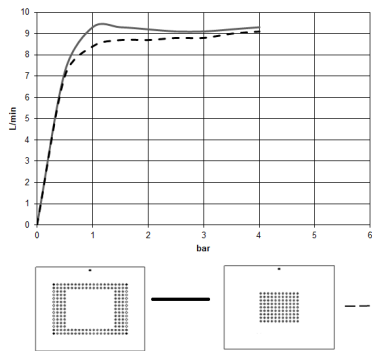

technical data:

plumbing:

- recommended water hardness: 6-7 °dH - if the water is harder, integrate a water softener that uses the ion exchange principle into the feed pipe.
- for choosing the drainage, taking into consideration the discharge of all the products in the shower, the specific demand needs to be assessed.
Recommendation: Floor drain (connected rating) = 1l/sec, drainage rate DN 50
- feed pipe (hot/cold): 2x DN 20
- for the optimum choice of hot water storage device - taking into consideration additional drawing-off points and the frequency with which BigRain is used - the specific demand needs to be assessed.

41 400 979
mm [inches]

Flow rate chart

Certificates

LGA_18146.

41 400 979

Parts for other
finishes can be found
here: [Stainless Steel](#)

Spare parts list

No.	Item Number	Name	Quantity used	Delivery time
1	04 30 35 010 00 90	fixing set	1	2
2	04 17 09 001 00-86	casing	1	30
3	12 502 970 90	High pressure hose 1/2" x 1/2" x 400 mm -	1	2
4	90 24 03 027 02 90	nipple	2	2
5	04 21 50 004 01 90	accessories	2	2
7	09 30 30 155 90	screw	4	2
8	09 31 20 036 90	plug	4	2
9	04 29 03 035 00 90	insert	241	60
10	04 11 02 113 02-86	cover	1	30
11	09 24 04 112 10 90	nipple	1	2
12	09 23 01 042 90	insert	1	2
13	09 24 03 027 90	nipple	1	2
14	09 14 20 025 90	seal	1	2